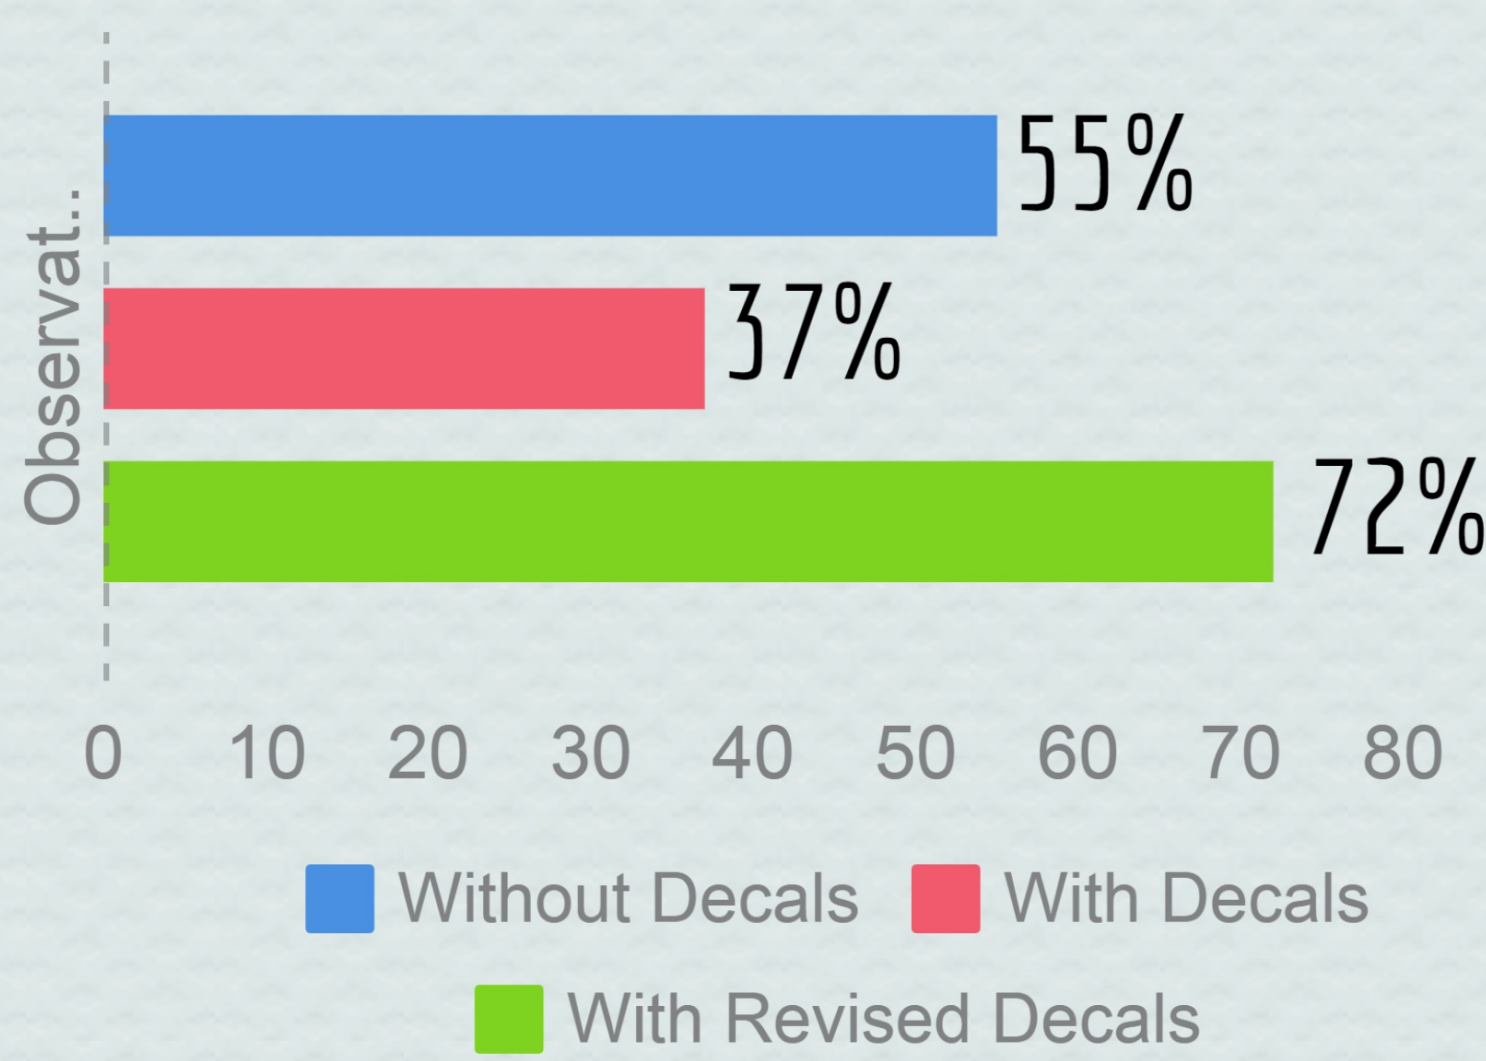

This is the result of incorrect waste sorting where recyclables end up in the landfill.

<http://vancouver.ca/green-vancouver/waste-diversion.aspx>

OUR APPROACH

- 1 Vancouver Community Centre
- 2 Sets of Decal Designs
- 3 Visits
- 3 Hours Observing

176 Naturalistic Observations

RESULTS

17% increase in waste diversion

ORIGINAL

REVISED

TAKE HOME MESSAGE

Check out our blog for more info: <http://blogs.ubc.ca/putwasteinitsplace17/>

SPECIAL THANKS TO:
Paul Gagnon and Jeanie Morton